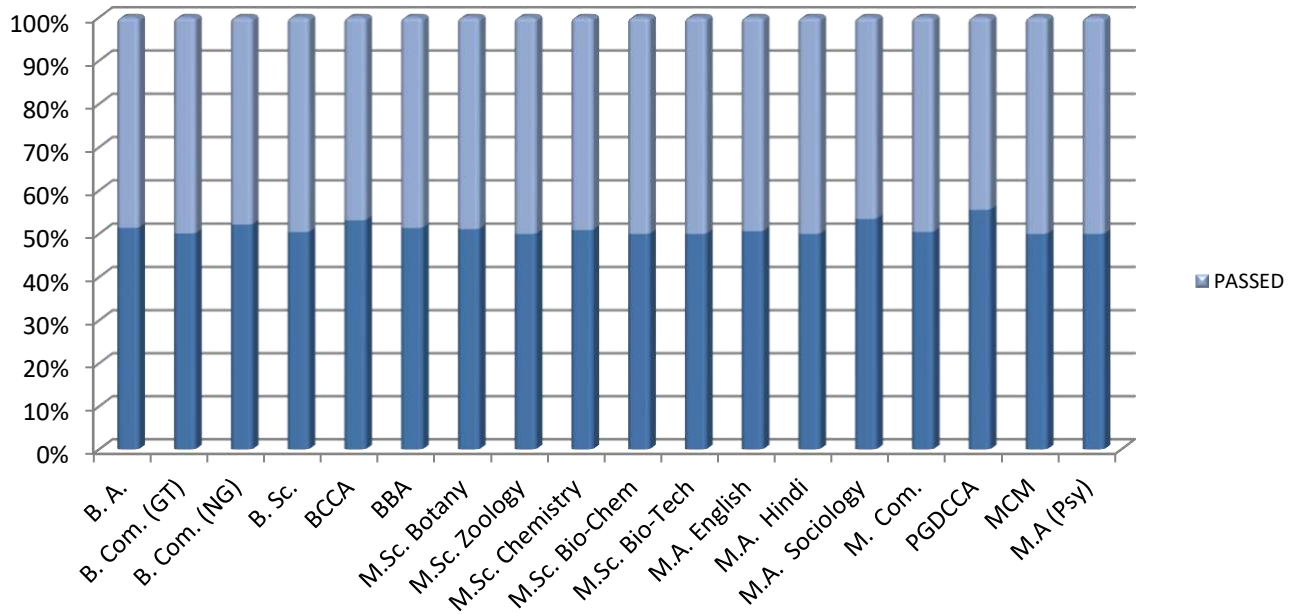

Graphical Annual Report of Results 2020-21

PROGRAMME	APPEARED	PASSED	PASS %	Distinction	I	II	III
B. A.	256	242	94.5	25.6	59.1	9.1	6.2
B. Com. (GT)	251	250	99.6	75.6	22.4	2.0	0.0
B. Com. (NG)	205	188	91.7	56.4	37.2	5.3	1.1
B. Sc.	303	298	98.3	57.4	41.6	1.0	0.0
BCCA	85	75	88.2	8.0	90.7	1.3	0.0
BBA	111	105	94.5	64.8	29.7	0.0	0.0
M.Sc. Botany	23	22	95.7	45.5	100.0	0.0	0.0
M.Sc. Zoology	18	18	100.0	61.1	38.9	0.0	0.0
M.Sc. Chemistry	29	28	96.6	28.6	100.0	0.0	0.0
M.Sc. Bio-Chem	20	20	100.0	100.0	100.0	0.0	0.0
M.Sc. Bio-Tech	30	30	100.0	40.0	100.0	0.0	0.0
M.A. English	41	40	97.5	41.0	51.3	0.0	0.0
M.A. Hindi	9	9	100.0	55.6	77.8	22.2	0.0
M.A. Sociology	54	47	87.0	6.4	74.5	10.6	8.5
M. Com.	57	56	98.2	82.1	14.3	3.6	0.0
PGDCCA	5	4	80.0	100.0	0.0	0	0.0
MCM	17	17	100.0	100.0	0.0	0	0.0
M.A (Psy)	32	32	100.0	62.5	37.5	0	0.0
<b>Cummulative</b>		1481	95.7	56.1	54.2	3.1	0.9

## Pass percentage Vs. Students Appeared

## Division-wise Breakup of Result